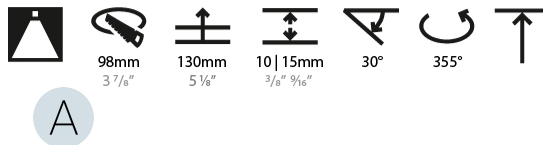

PHYSICAL

Shape: Round
Diameter (mm): 107
Diameter (in): 4 3/16
Height (mm): 112
Height (in): 4 7/16
Ceiling Thickness (mm): 10 / 12.5 / 15
Ceiling Thickness (in): 3/8 or 1/2 or 9/16
Min. Recessing Depth (mm): 130
Min. Recessing Depth (in): 5 1/8
Light Distribution: Adjustable / Downlight
Weight (kg): 0.484
Weight (lbs): 1.07
Fixture Finish: SSR / BKV / CWI / CRY / HAB / UFT / ITA / RUA / FTG / MYG / LOD / PUS / FRO / FUP / KIA / POP / BLS / SPG / MEY / GOH / GUM / CHC / COM / ABZ / JAG / OBR / MOS / ROR
Fixture Material: Aluminum Die Cast
Cut-out Measurements: 98mm / 3 7/8"

ELECTRICAL

Lamp Type: LED (Zhaga Standard)
Input Wattage (W): 16.5
Total Output Wattage (W): 14
Dimming: Tri-Mode (Non-Dimming and Phase Dimming (120Vac only) and 0-10V Dimming)
Driver Included: No
Driver Location: Recessed Housing
Driver Type: Constant Current - Universal
Driver Class: Class 2
Housing: See components
Input Voltage (V): 120 - 277
Constant Current (MA): 500

LED

Number of LEDs: 1
Color Temperature (°K): 2700 / 3000 / 3500 / 4000
Max. Delivered Lumen (lm): 1140 / 1180 / 1245 / 1270
Nominal Lumen (lm): 1386 / 1438 / 1511 / 1542
CRI: >90 CRI
Lamp Life (hrs): 50000

OPTICAL

Reflector: 14 / 18 / 42
Adjustability: Rotational 355°, Tilt 30°

RATINGS AND CERTIFICATIONS

Certified By: Certified for North American Standards
IP rating: IP54