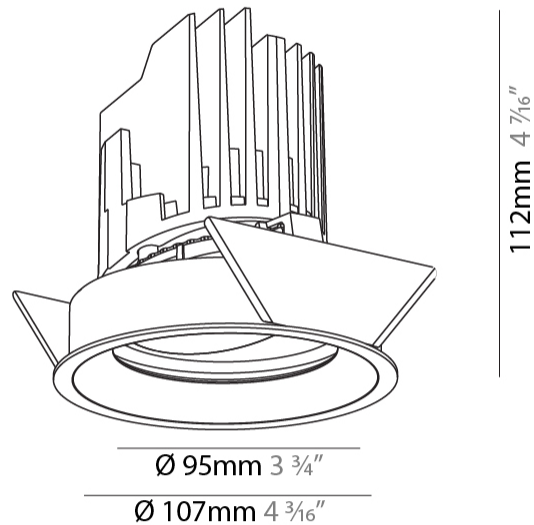

PHYSICAL

Shape: Round
Diameter (mm): 107
Diameter (in): 4 3/16
Height (mm): 112
Height (in): 4 7/16
Ceiling Thickness (mm): 10 / 12.5 / 15
Ceiling Thickness (in): 3/8 or 1/2 or 9/16
Min. Recessing Depth (mm): 130
Min. Recessing Depth (in): 5 1/8
Light Distribution: Adjustable / Downlight
Weight (kg): 0.484
Weight (lbs): 1.07
Fixture Finish: SSR / BKV / CWI / CRY / HAB / UFT / ITA / RUA / FTG / MYG / LOD / PUS / FRO / FUP / KIA / POP / BLS / SPG / MEY / GOH / GUM / CHC / COM / ABZ / JAG / OBR / MOS / ROR
Fixture Material: Aluminum Die Cast
Cut-out Measurements: 98mm / 3 7/8"

ELECTRICAL

Lamp Type: LED (Zhaga Standard)
Input Wattage (W): 16.5
Total Output Wattage (W): 14
Dimming: Tri-Mode (Non-Dimming and Phase Dimming (120Vac only) and 0-10V Dimming)
Driver Included: No
Driver Location: Recessed Housing
Driver Type: Constant Current - Universal
Driver Class: Class 2
Housing: See components
Input Voltage (V): 120 - 277
Constant Current (MA): 500

LED

Number of LEDs: 1
Color Temperature (°K): 2700 / 3000 / 3500 / 4000
Max. Delivered Lumen (lm): 1140 / 1180 / 1245 / 1270
Nominal Lumen (lm): 1386 / 1438 / 1511 / 1542
CRI: >90 CRI
Lamp Life (hrs): 50000

OPTICAL

Reflector: 14 / 18 / 42
Adjustability: Rotational 355°, Tilt 30°

RATINGS AND CERTIFICATIONS

Certified By: Certified for North American Standards
IP rating: IP54